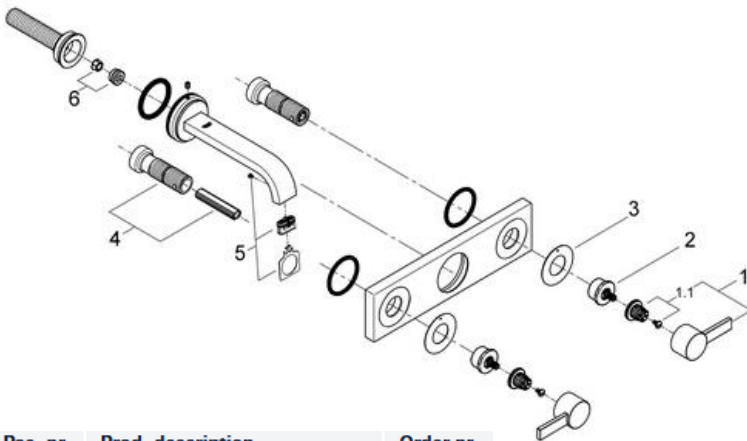

Faucets and fittings in this collection illustrate our commitment to unrivalled quality in the bathroom.

GROHE surface hardness

Chrome PVD

GROHE scratch resistance

Chrome PVD

Pos.-nr.	Prod. description	Order-nr.
1	Handle	48043000
1.1	Replacement kit for fastening	45186000
2	Extension for spindle	48044000
3	Sealing washer	48046000
4	Extension-set, 80 mm	45202000
5	Mousseur	13220000
6	Flow limiter	46324000