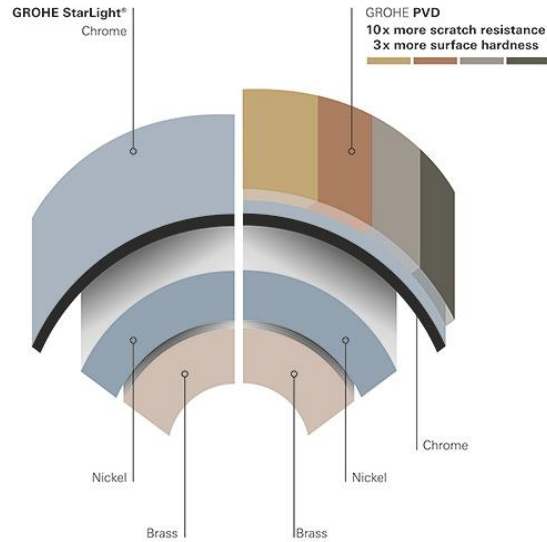

PROJECT		REF		REV	ITEM CODE	
LOCATION		DATE			PAGE	

SANITARY WARE SPECIFICATION SHEET

GROHE ALLURE

BEAUTY MEETS FUNCTION

Perfectly balanced proportions on the outside and technically advanced on the inside – Allure unites inherent beauty with unmatched performance. Cylindrical bodies rise from square and rectangular base plates adding to its minimalist appeal, while the collection offers a choice of two handle styles – a flat lever or a tri-spoke design – to meet your exacting requirements.

Faucets and fittings in this collection illustrate our commitment to unrivalled quality in the bathroom.

GROHE surface hardness

Chrome PVD

GROHE scratch resistance

Chrome PVD